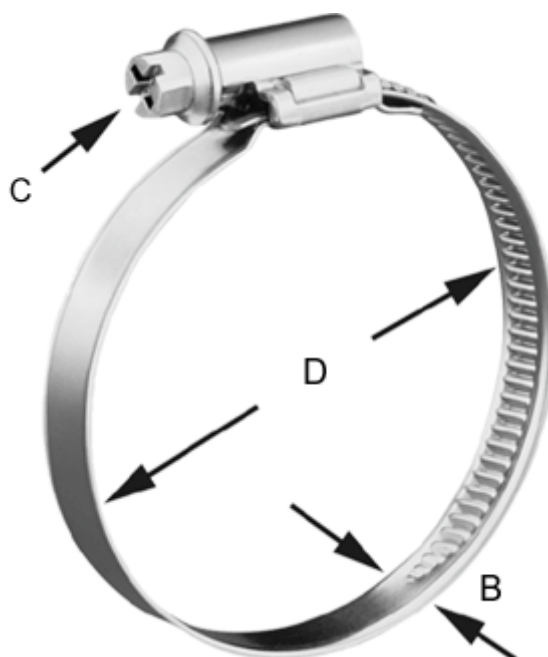

Article number: 021366352026

Description: Worm Drive Hose Clip  
TORRO S 20-32/12 C7 W1

## Measures

---

C (screw type) = C7 - 7mm

Diameter D = 20-32

Width B = 12.0